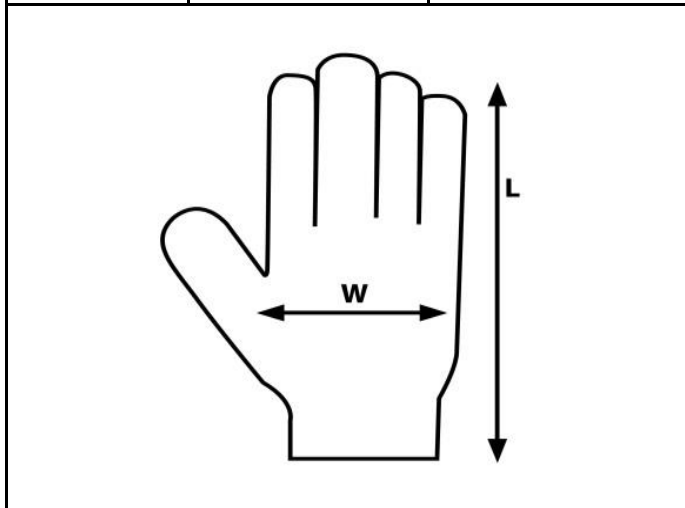

#### TECHNICAL DATA:

**Material:** 100% cotton

**Color:** White with gray cuff

**Sizes:** Men's & Ladies'

**Packaging:** 1 dozen/poly bag  
25 dozen/case

**Registration Number (RN#):** 78713

**Country of Origin:** China

#### DIMENSIONS:

(in inch)	Ladies'	Men's
Length	9.25	9.75
Width	4.25	4.50

For information regarding other qualities at affordable prices, please inquire by calling our offices or looking in our Liberty Glove & Safety catalogue.